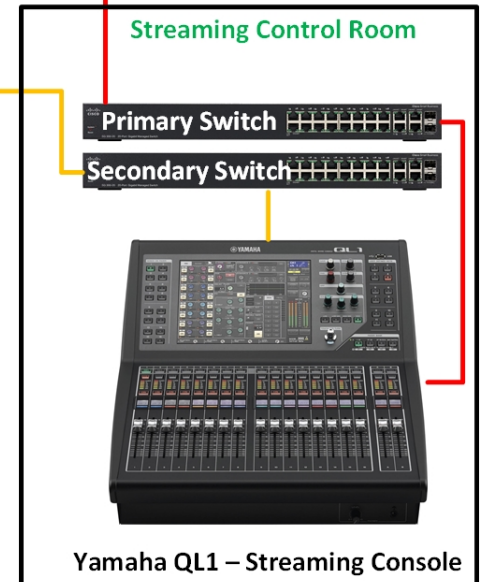

# Challenges

- QoS and EEE
- Secondary port

# HD Video Upgrade

- Dante/MADI interface
- Interpretation
- Streaming
- Audio to/from video playback

Main Aud Router Dante Network