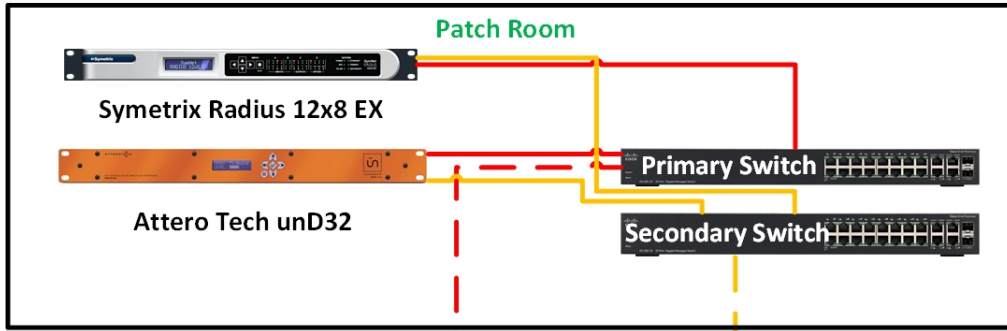

# Need to connect the venues

- How do we connect everything?
- Auvitrans AVBx7
- Isolated venues
- Management - VM

**Main Aud  
Campus  
Wide Router  
Dante  
Network**

# Challenges

- QoS and EEE
- Secondary port

# HD Video Upgrade

- Dante/MADI interface
- Interpretation
- Streaming
- Audio to/from video playback

Main Aud Router Dante Network