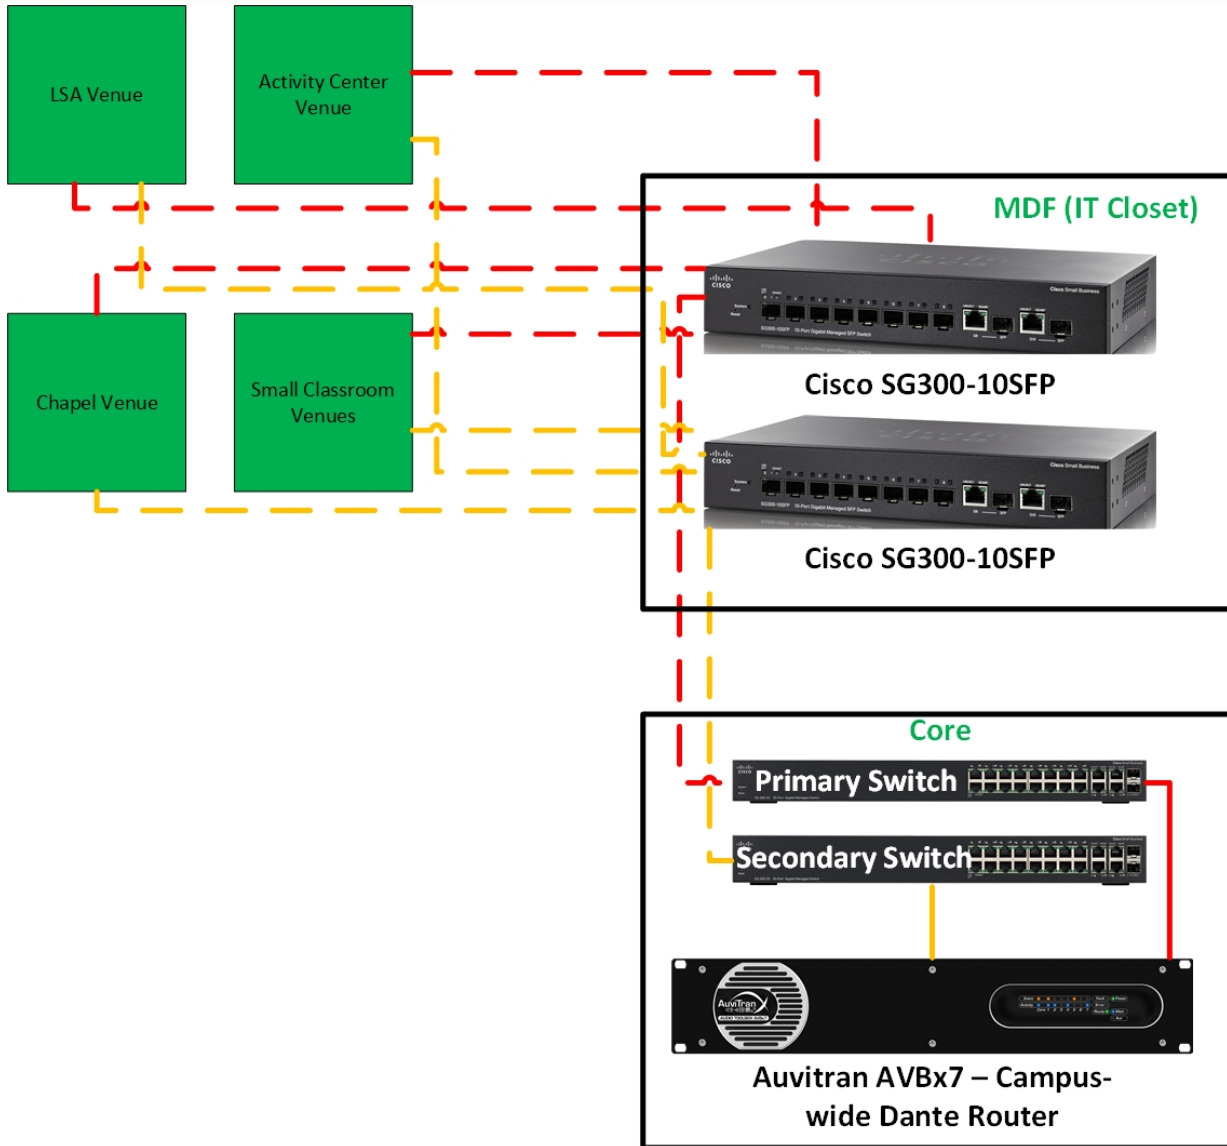

## 3<sup>rd</sup> and 4<sup>th</sup> venues

- Lakeside
  - Yamaha M7CL and Whirlwind snakes
  - New Dante system
- Activity Center
  - Yamaha M7CL and no monitor desk
  - New Dante system

# Need to connect the venues

- How do we connect everything?
- Auvitrans AVBx7
- Isolated venues
- Management - VM

**Main Aud  
Campus  
Wide Router  
Dante  
Network**

# Challenges

- QoS and EEE
- Secondary port

# HD Video Upgrade

- Dante/MADI interface
- Interpretation
- Streaming
- Audio to/from video playback

Main Aud Router Dante Network