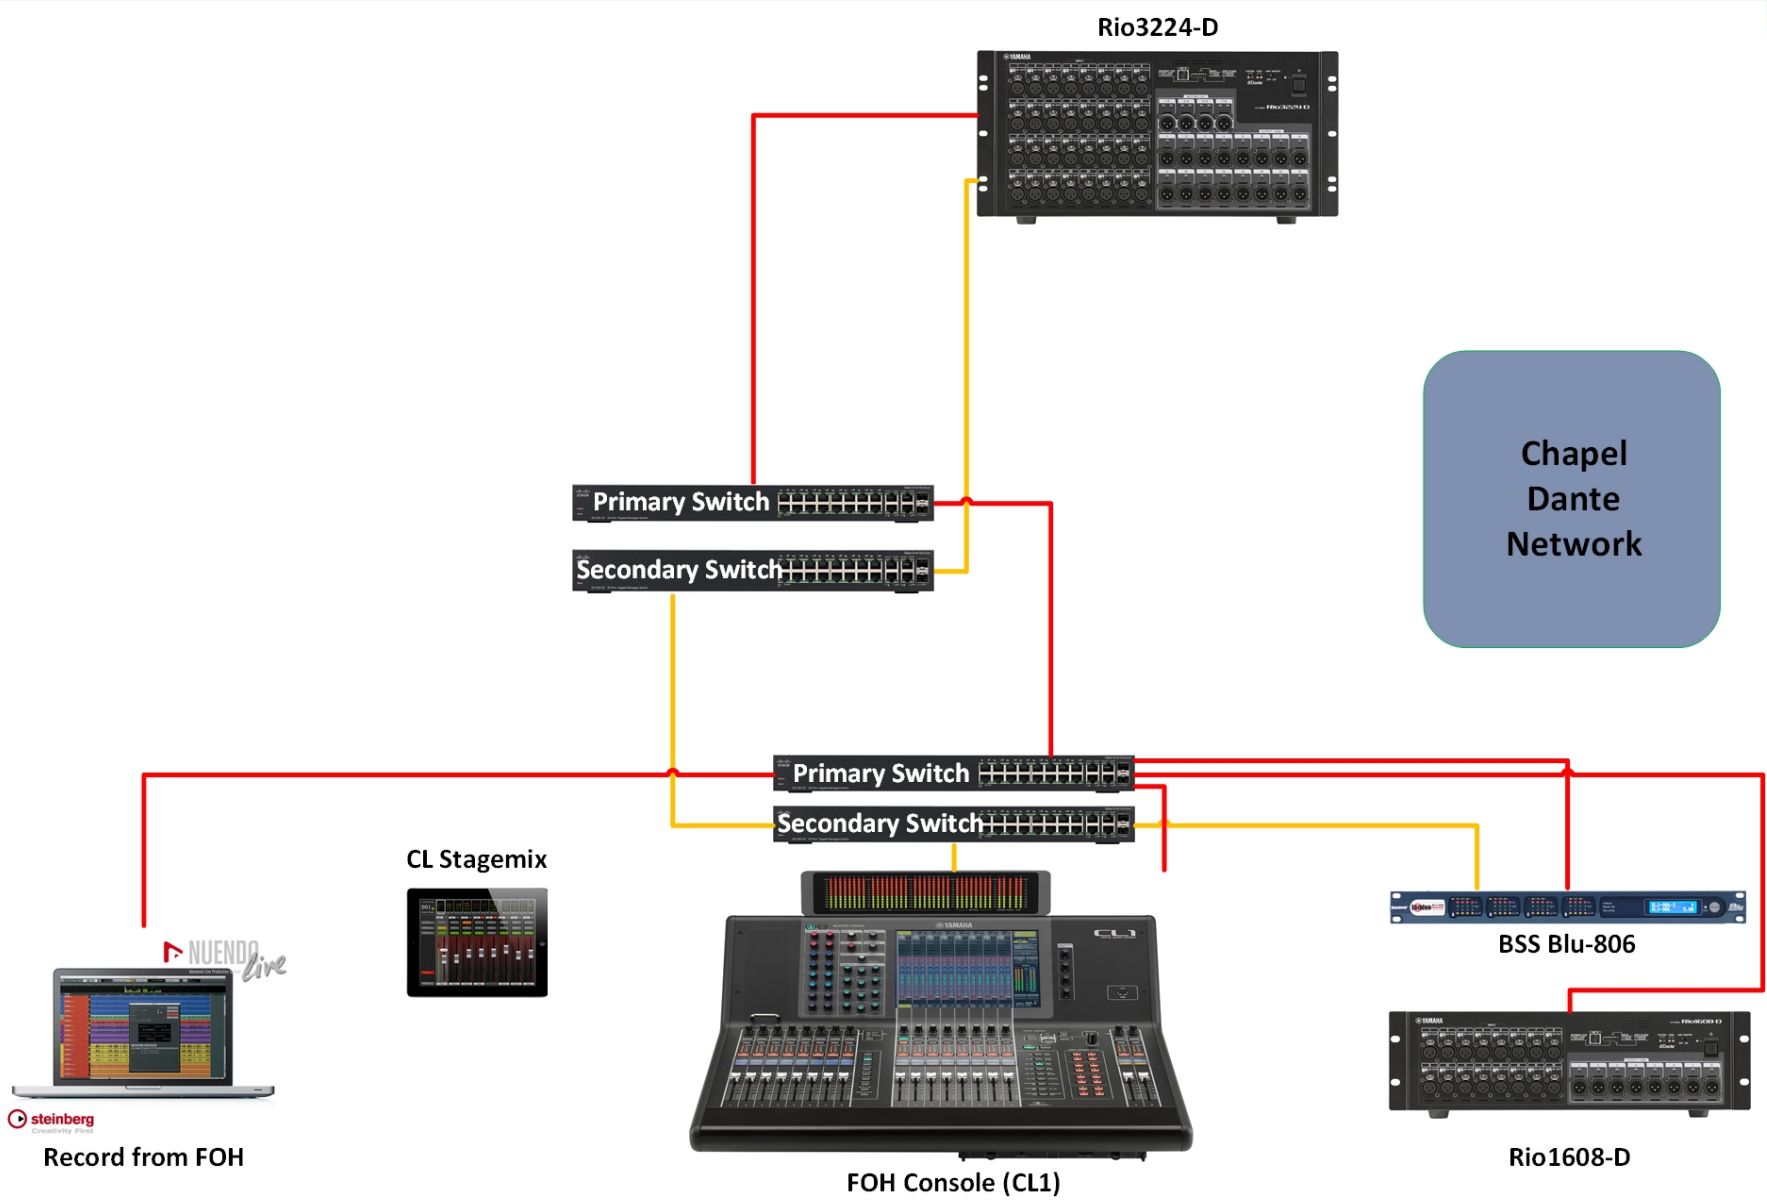

# Original Infrastructure

- All analog
- Copper tie lines
- Analog consoles

# Chapel – 1<sup>st</sup> Dante Venue

- Failing analog console
- Simple system to jump in to
- Gear installed
- IT network
- Ease of setup

Rio3224-D

Chapel  
Dante  
Network

Primary Switch  
Secondary Switch

Primary Switch  
Secondary Switch

CL Stagemix

BSS Blu-806

Rio1608-D

FOH Console (CL1)

Record from FOH