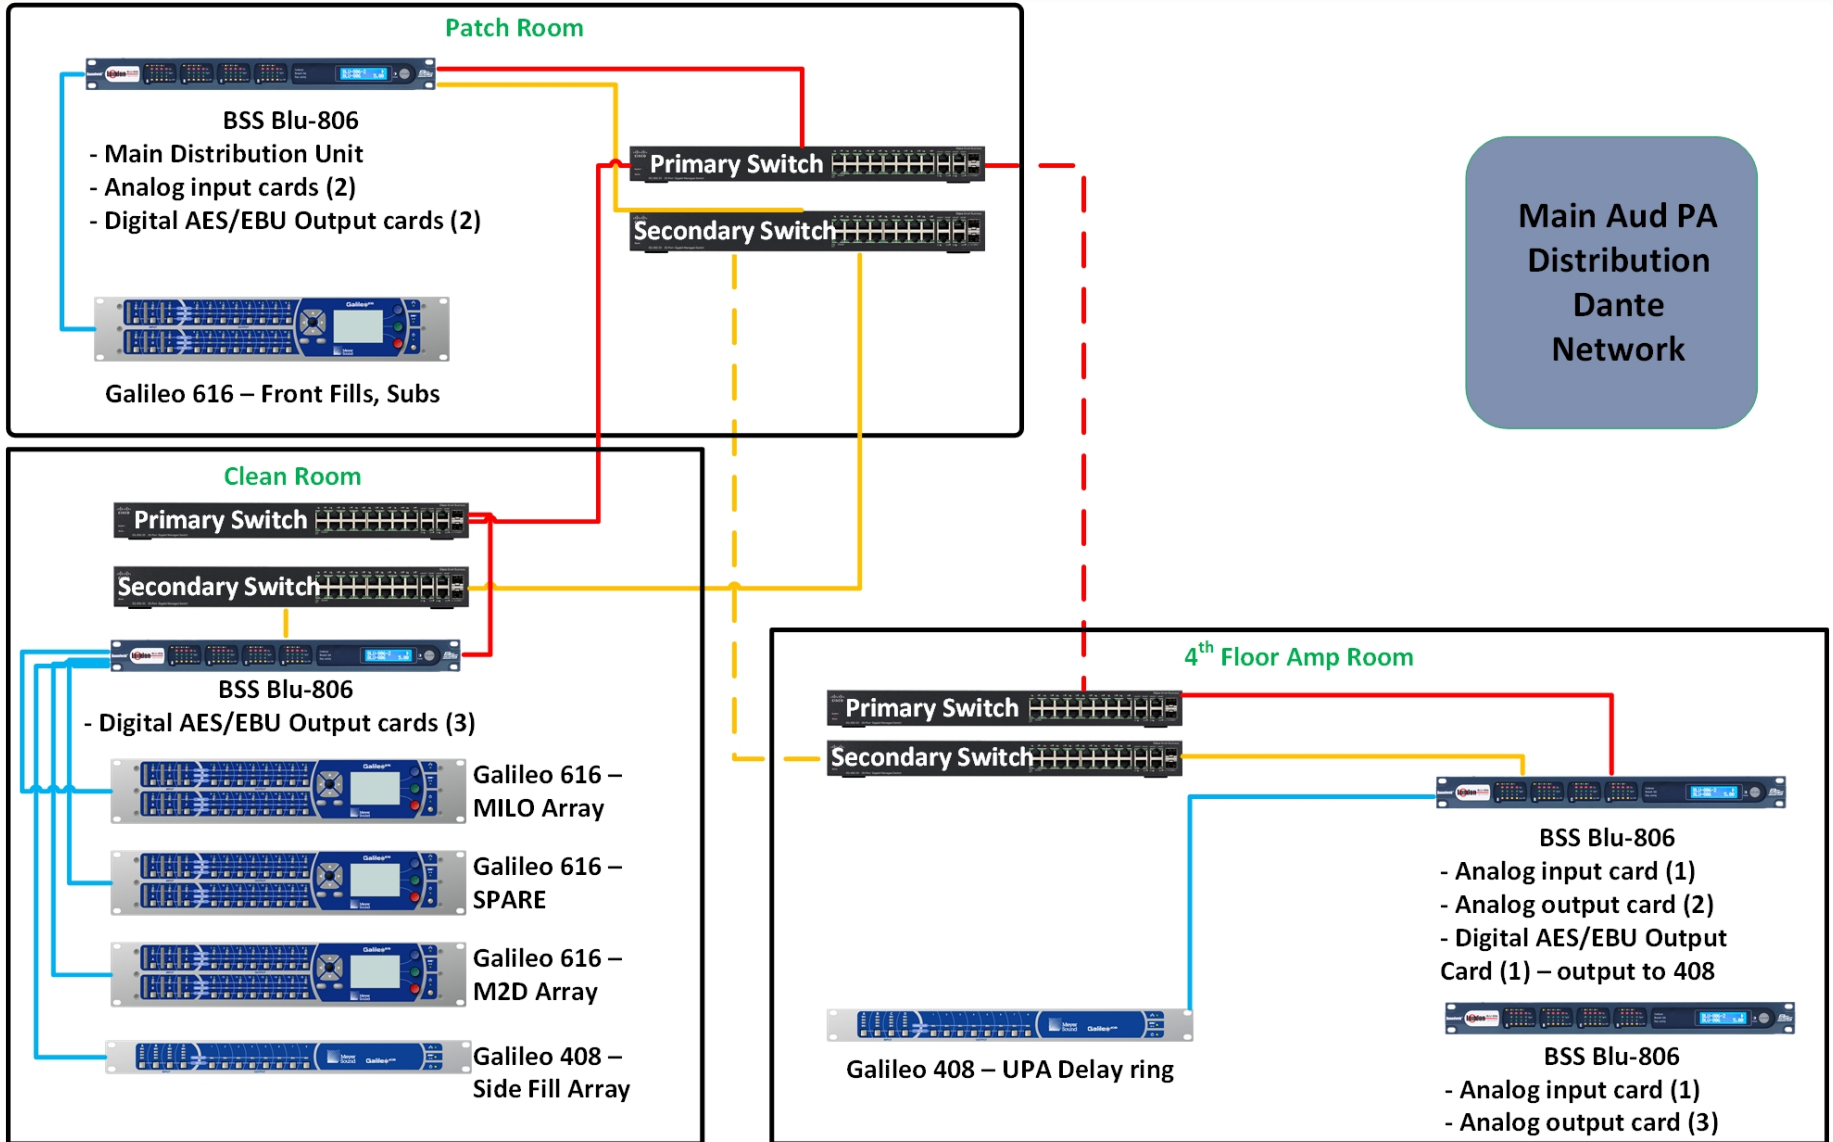

# Original Infrastructure

- All analog
- Copper tie lines
- Analog consoles

# Chapel – 1<sup>st</sup> Dante Venue

- Failing analog console
- Simple system to jump in to
- Gear installed
- IT network
- Ease of setup

Rio3224-D

Chapel  
Dante  
Network

Primary Switch  
Secondary Switch

Primary Switch  
Secondary Switch

CL Stagemix

BSS Blu-806

Rio1608-D

FOH Console (CL1)

Record from FOH

# Main Aud – 2<sup>nd</sup> Dante Venue

- PA distribution was failing
- Rock solid solution
- Fiber backbone
- Management - VLAN