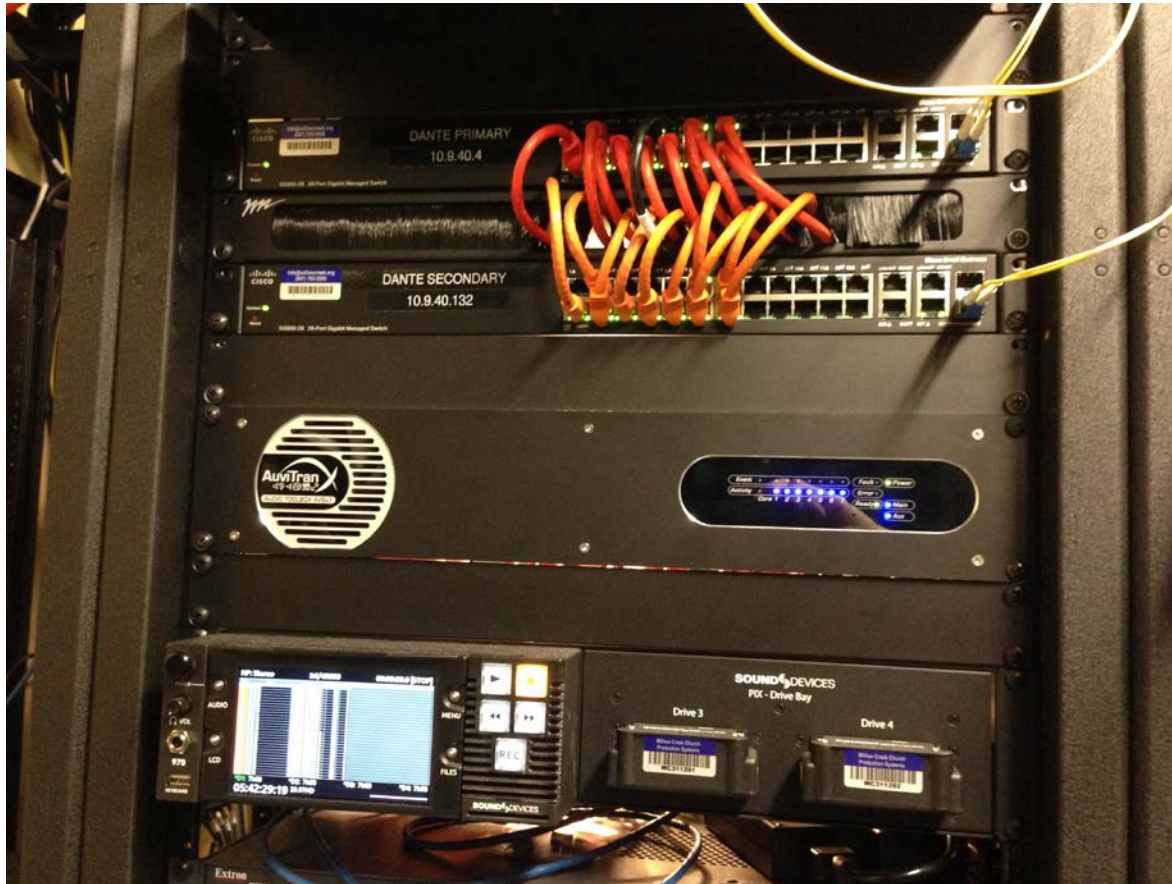

# Need to connect the venues

- How do we connect everything?
- Auvitrans AVBx7
- Isolated venues
- Management - VM

**Main Aud  
Campus  
Wide Router  
Dante  
Network**