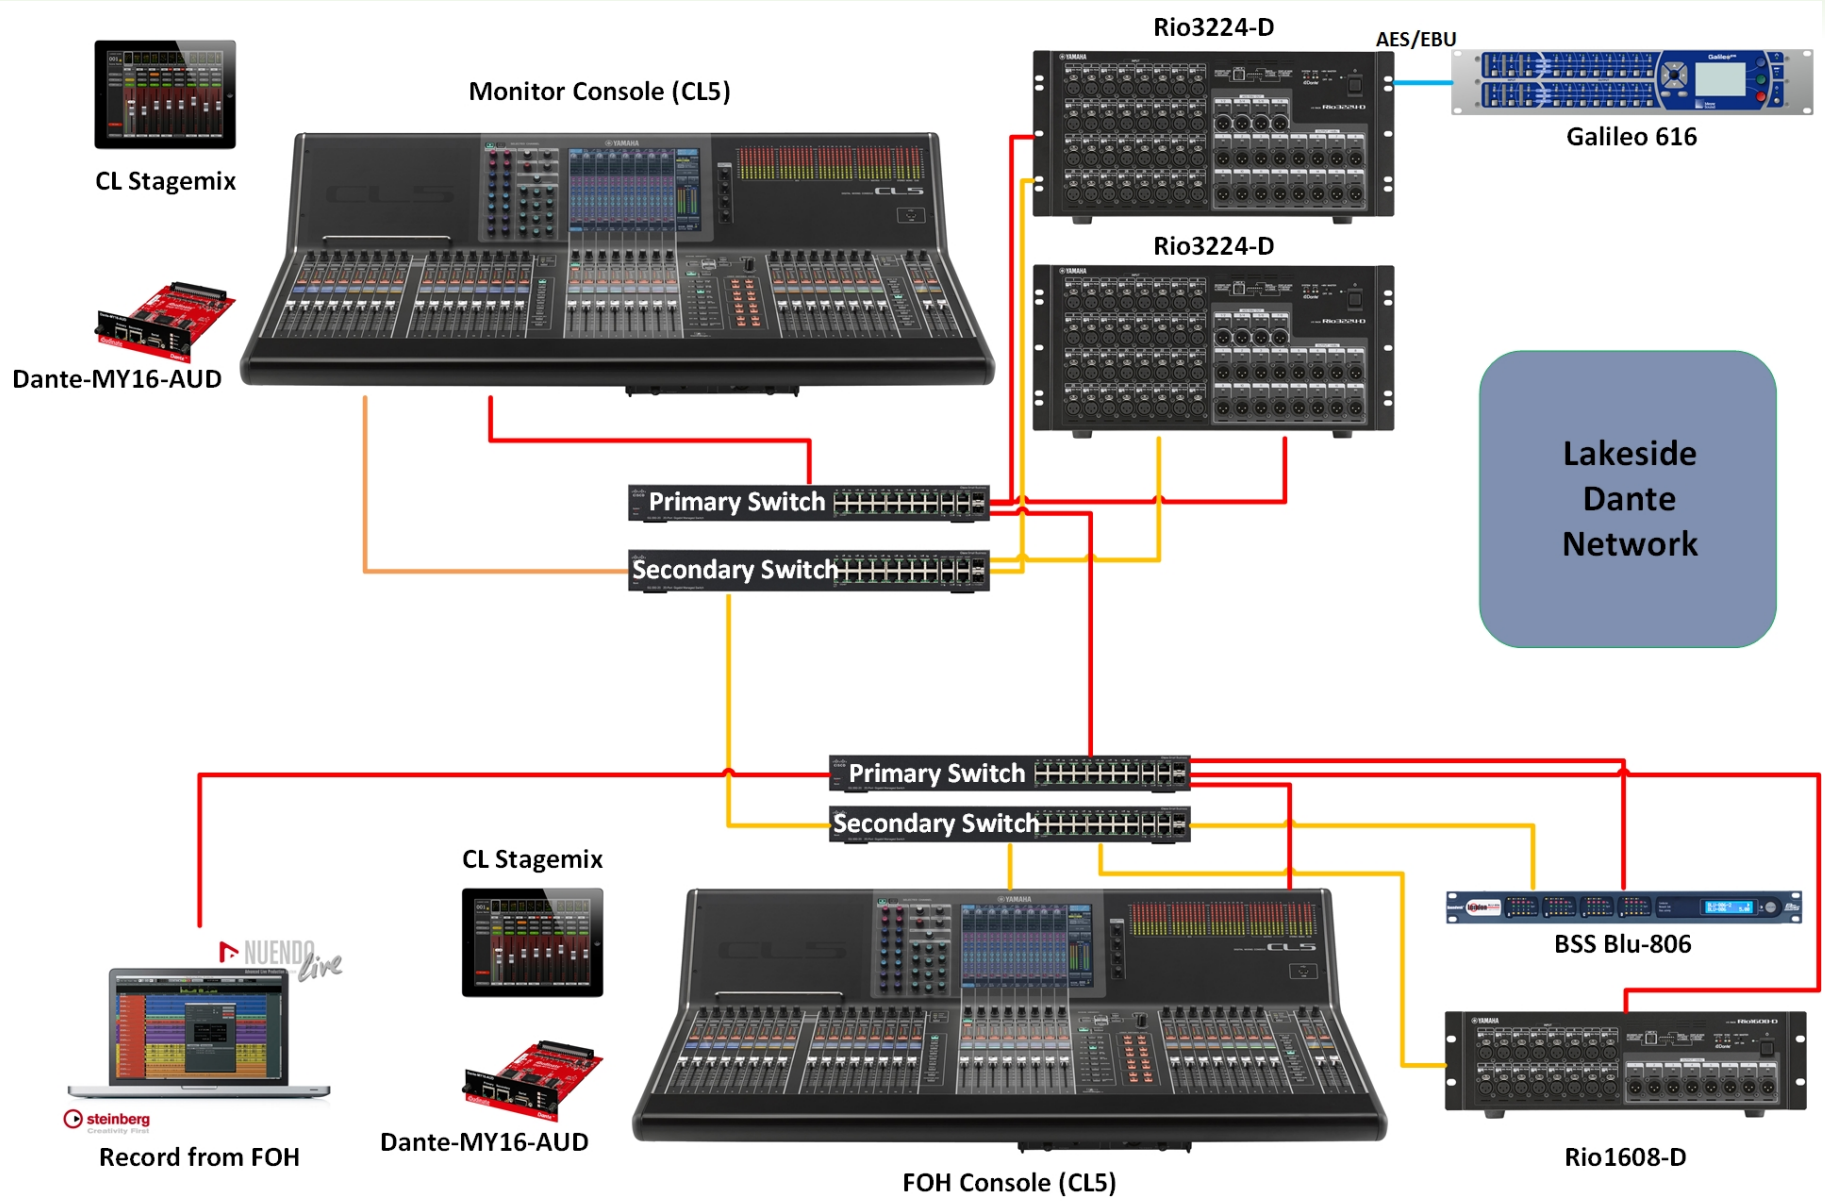

# Chapel – 1<sup>st</sup> Dante Venue

- Failing analog console
- Simple system to jump in to
- Gear installed
- IT network
- Ease of setup

Rio3224-D

Chapel  
Dante  
Network

Primary Switch  
Secondary Switch

Primary Switch  
Secondary Switch

CL Stagemix

BSS Blu-806

Rio1608-D

FOH Console (CL1)

Record from FOH

# Main Aud – 2<sup>nd</sup> Dante Venue

- PA distribution was failing
- Rock solid solution
- Fiber backbone
- Management - VLAN

## 3<sup>rd</sup> and 4<sup>th</sup> venues

- Lakeside
  - Yamaha M7CL and Whirlwind snakes
- New Dante system