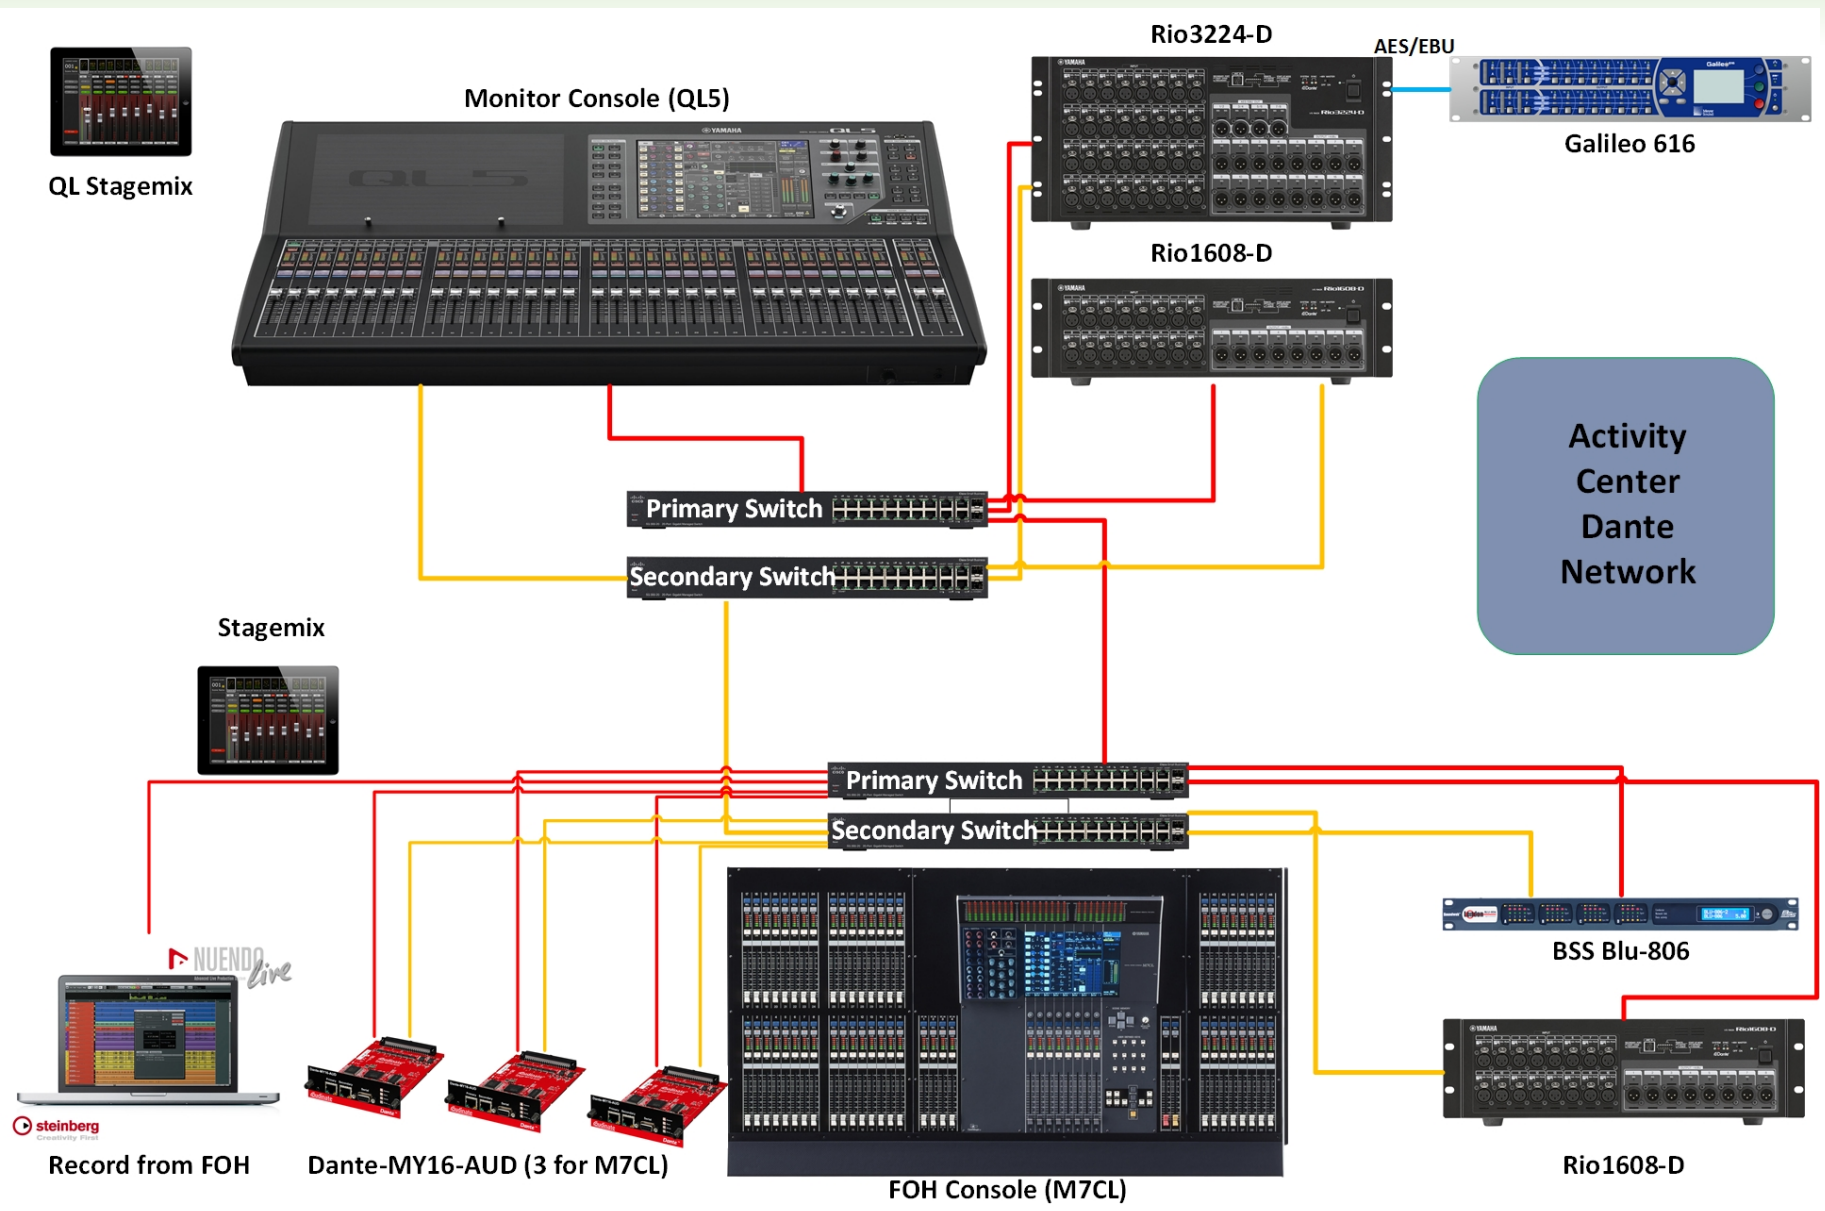

Primary Switch  
Secondary Switch

CL Stagemix

BSS Blu-806

Rio1608-D

FOH Console (CL1)

Record from FOH

## 3<sup>rd</sup> and 4<sup>th</sup> venues

- Lakeside
  - Yamaha M7CL and Whirlwind snakes
- New Dante system

## 3<sup>rd</sup> and 4<sup>th</sup> venues

- Lakeside
  - Yamaha M7CL and Whirlwind snakes
  - New Dante system
- Activity Center
  - Yamaha M7CL and no monitor desk
  - New Dante system

# Need to connect the venues

- How do we connect everything?
- Auvitrans AVBx7
- Isolated venues
- Management - VM

**Main Aud  
Campus  
Wide Router  
Dante  
Network**