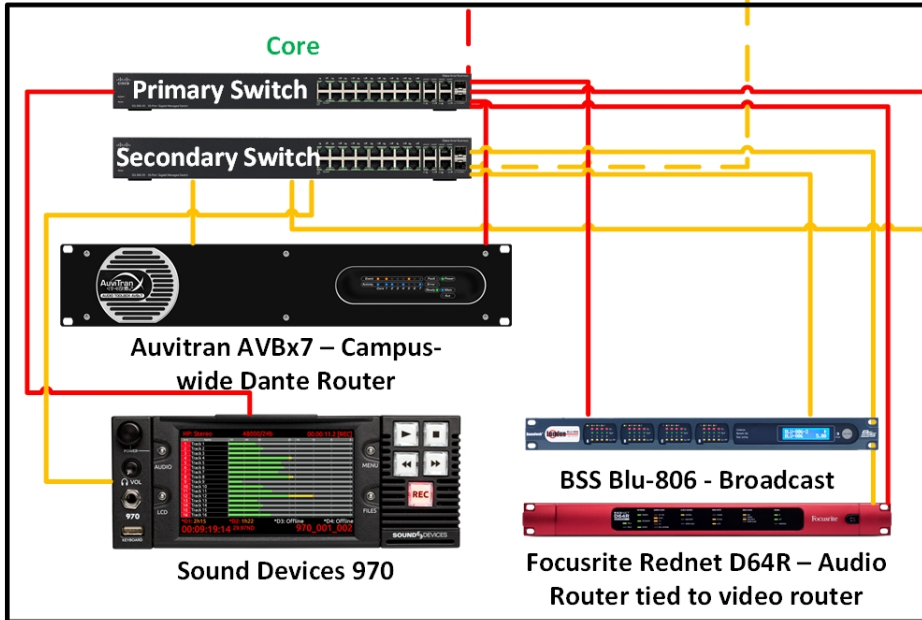

# Need to connect the venues

- How do we connect everything?
- Auvitrans AVBx7
- Isolated venues
- Management - VM

**Main Aud  
Campus  
Wide Router  
Dante  
Network**

# Challenges

- QoS and EEE
- Secondary port

# HD Video Upgrade

- Dante/MADI interface
- Interpretation
- Streaming
- Audio to/from video playback

Main Aud Router Dante Network