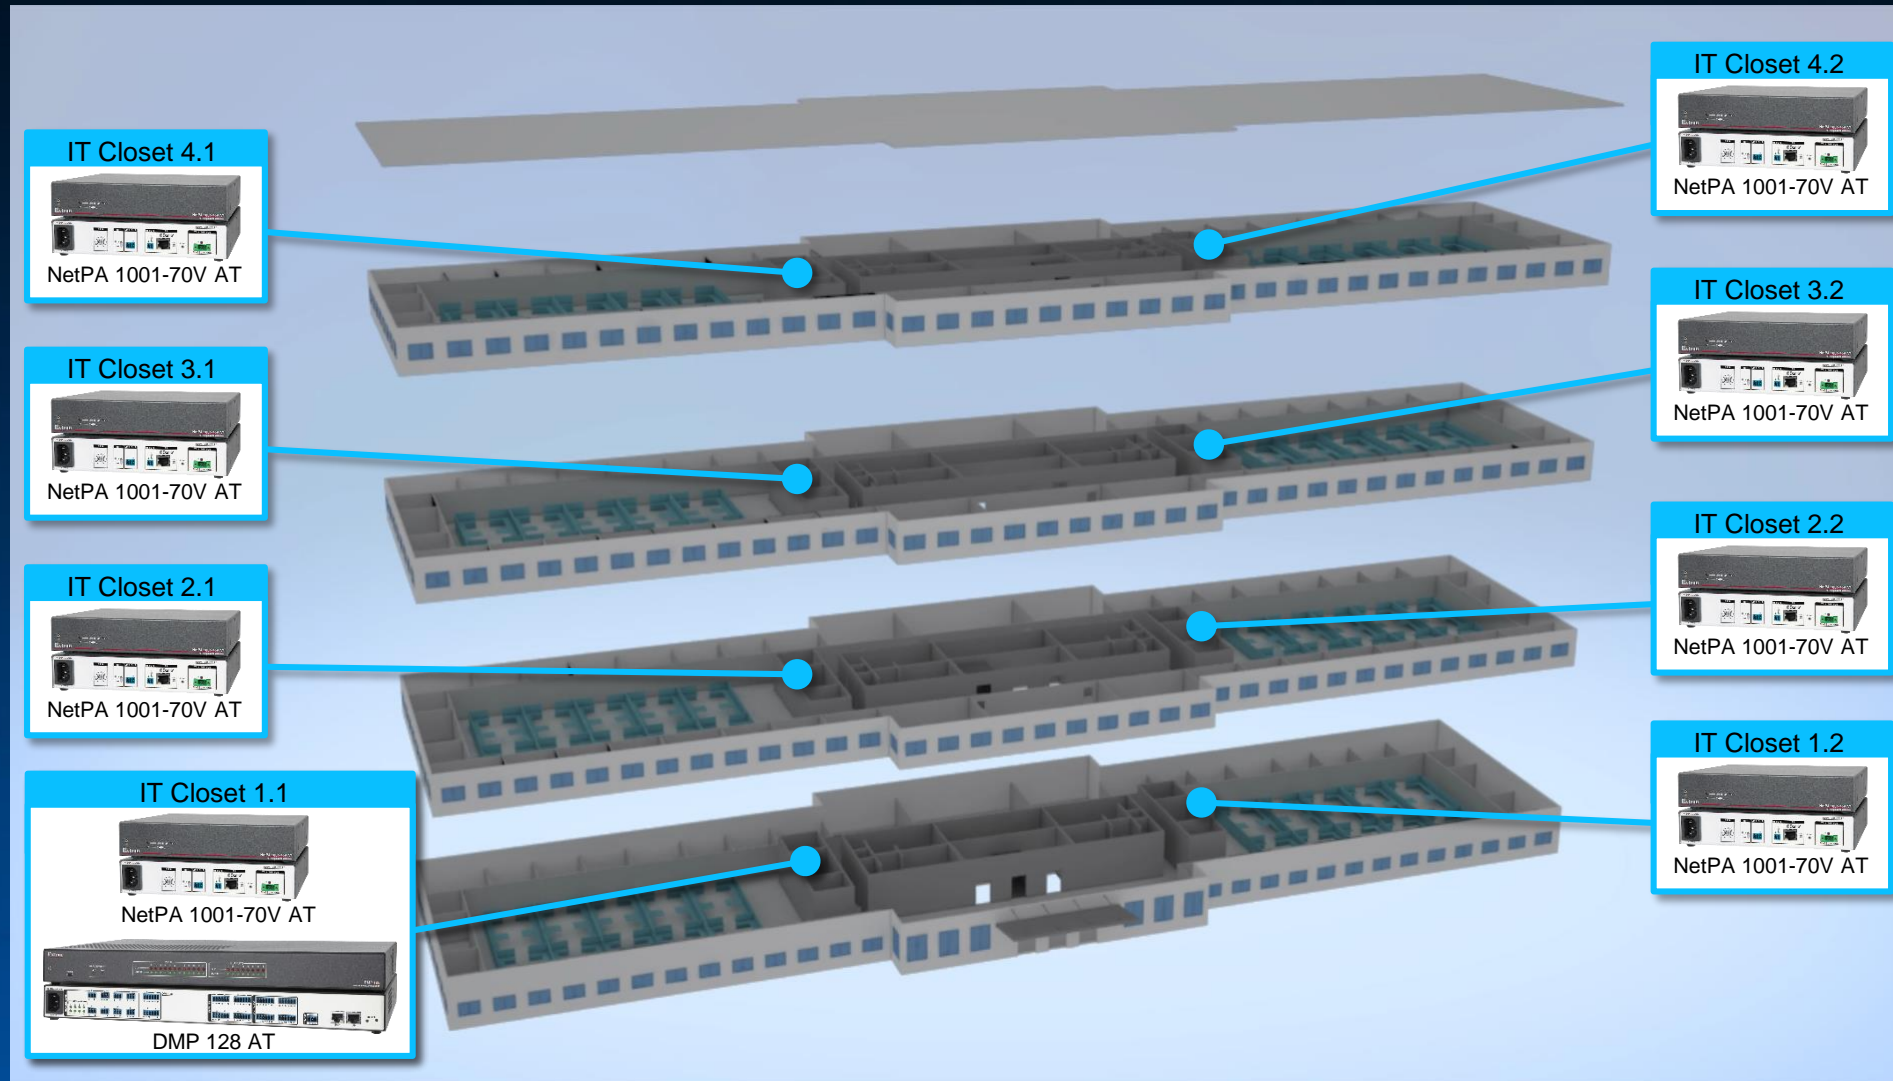

Application – Corporate Building Audio Paging and BGM