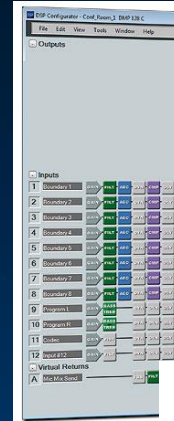

Extron Dante Enabled Products

- Digital Matrix Processors
  - DMP 128 AT
  - DMP 128 C AT
  - DMP 128 C P AT
- Audio Expansion Processors
  - AXP 50 C AT
  - AXP 64 C AT
- Audio Expansion Interfaces
  - AXI 22 AT D
- Networked Power Amplifiers
  - NetPA 502 AT
  - NetPA 1001-70V AT