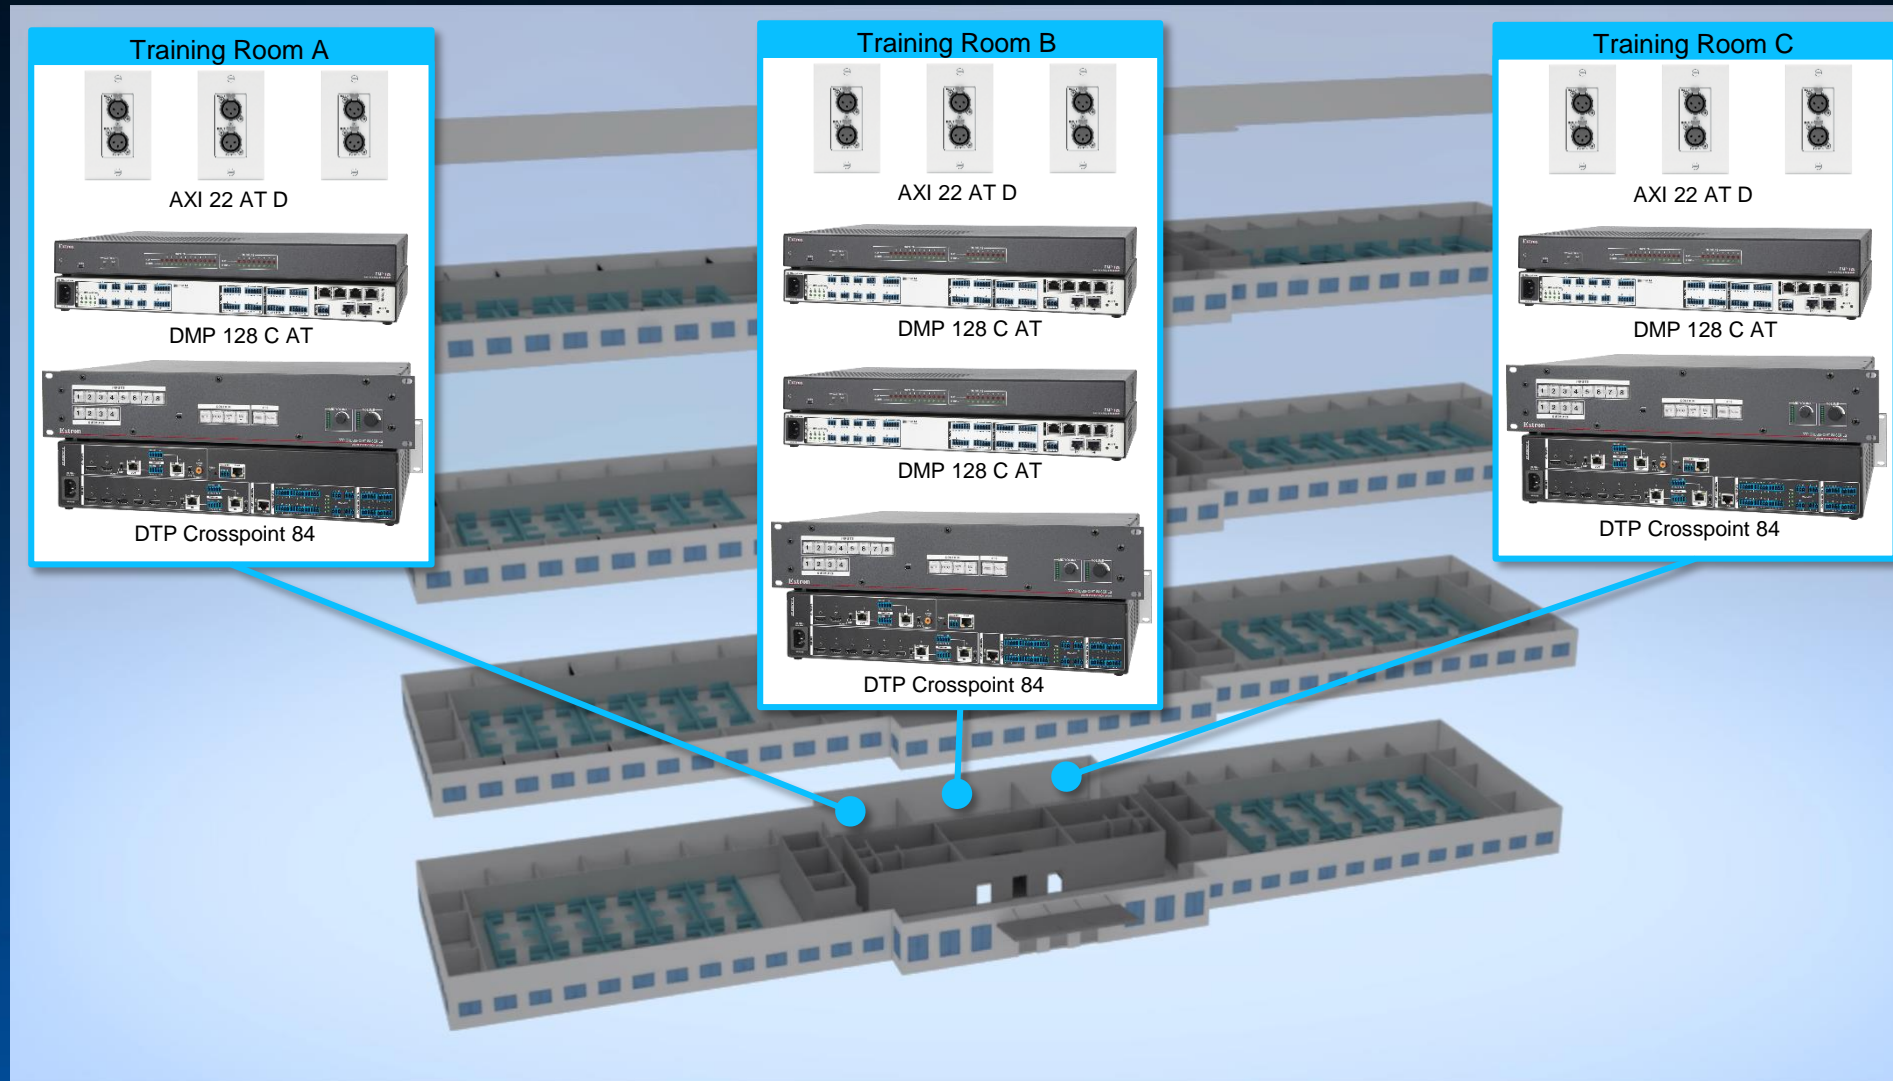

Application – Corporate Building Training Rooms