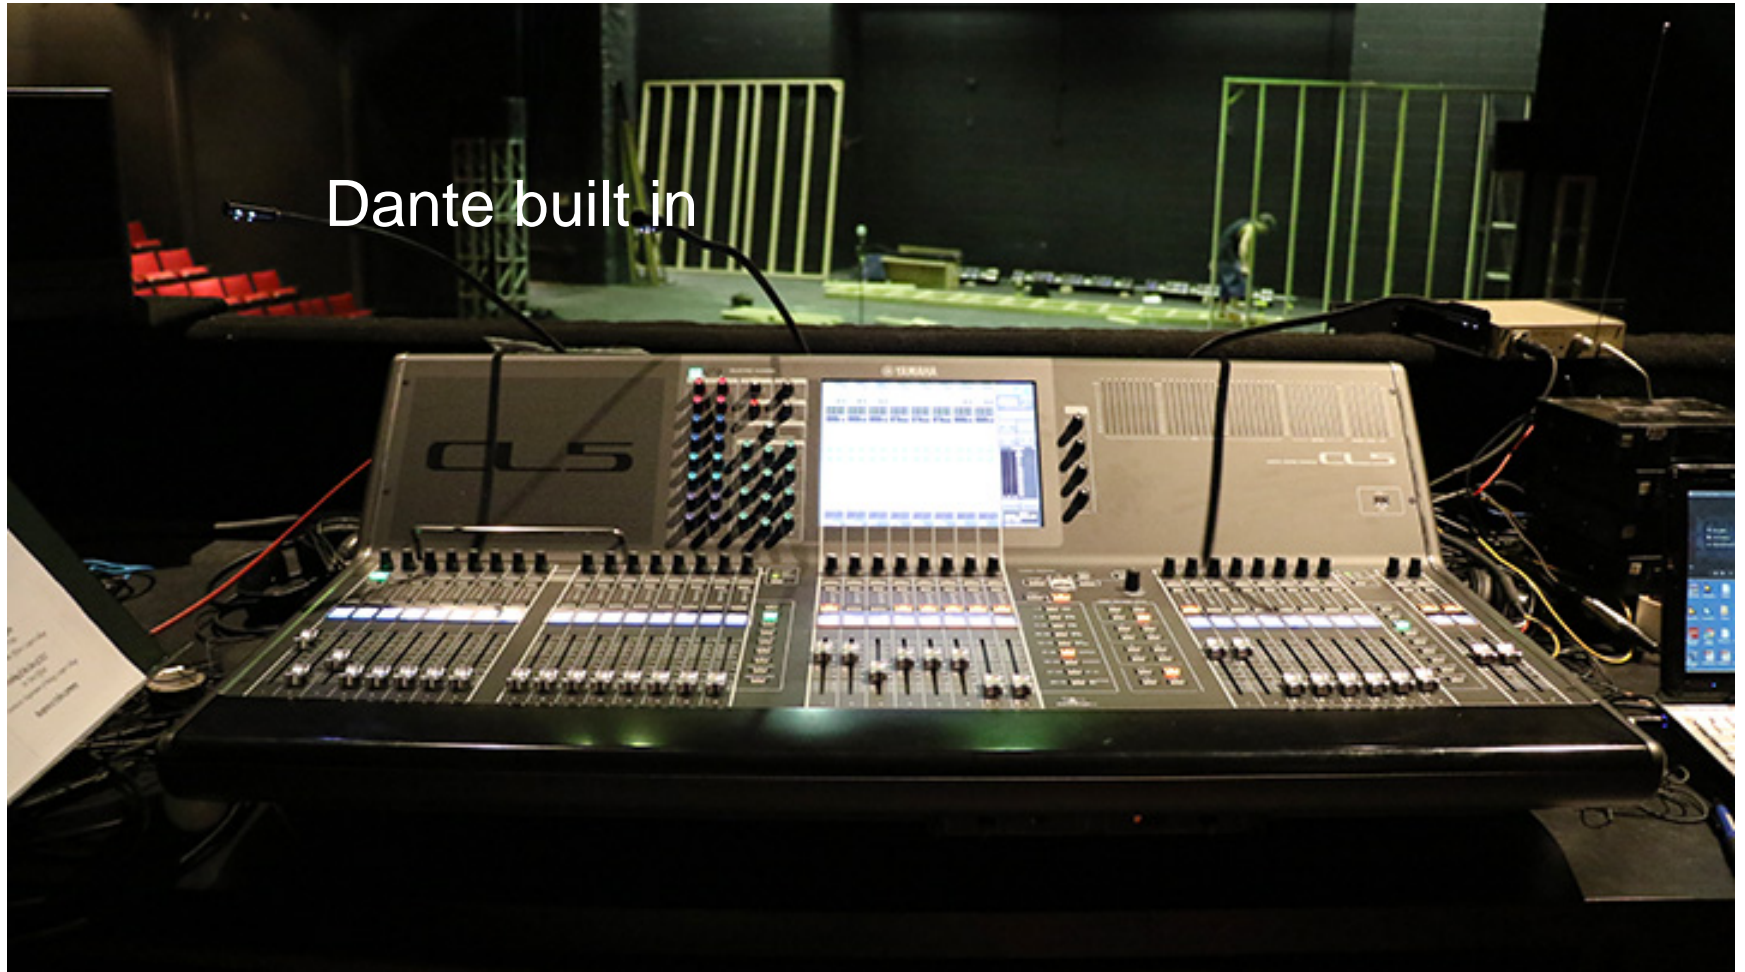

DANTE™ AV NETWORKING WORLD

<http://www.audinate.com/resources/> © 2015

Dante built in