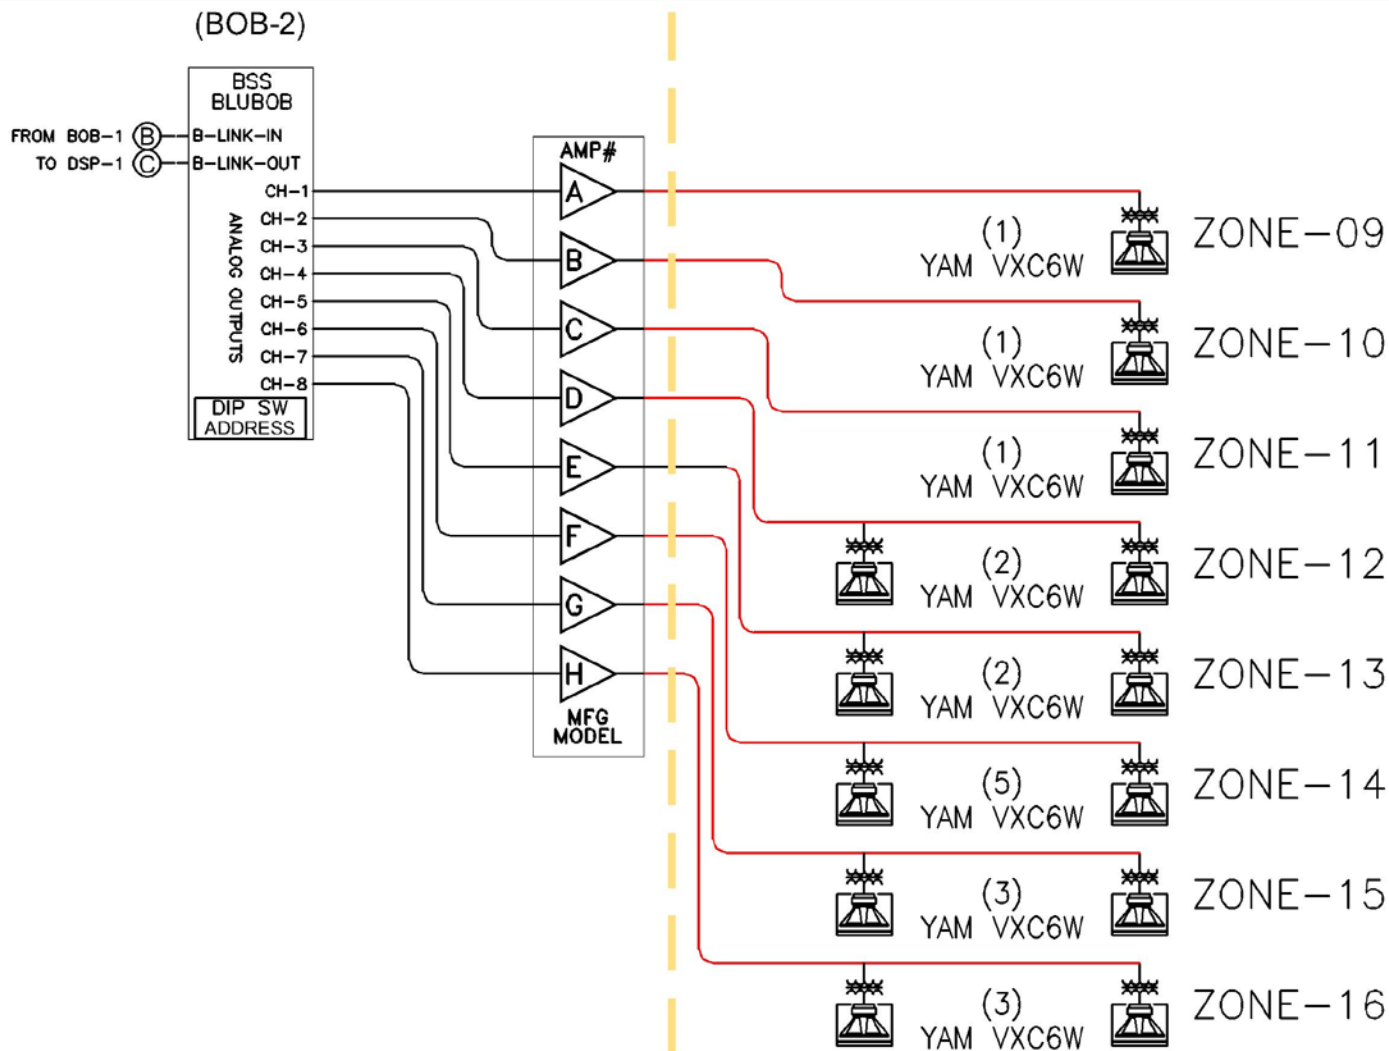

Dante Enabled Equipment

- Harman – BSS – BLU 806

- Configured as:
 - 12 Analog Inputs and 8 Analog Outputs
 - Harman BLU Link - 128x128@48K / 64x64@96K
 - Dante Audio Network

Dante Enabled Equipment

- Shure Microflex™ Wireless – MXW

DANTE™ AV NETWORKING WORLD

<http://www.audinate.com/resources/> © 2015

DANTE™ AV NETWORKING WORLD

<http://www.audinate.com/resources/> © 2015

LOCATED IN RACK

LOCATED IN ROOM

DAANTE™ AV NETWORKING WORLD

<http://www.audinate.com/resources/> © 2015