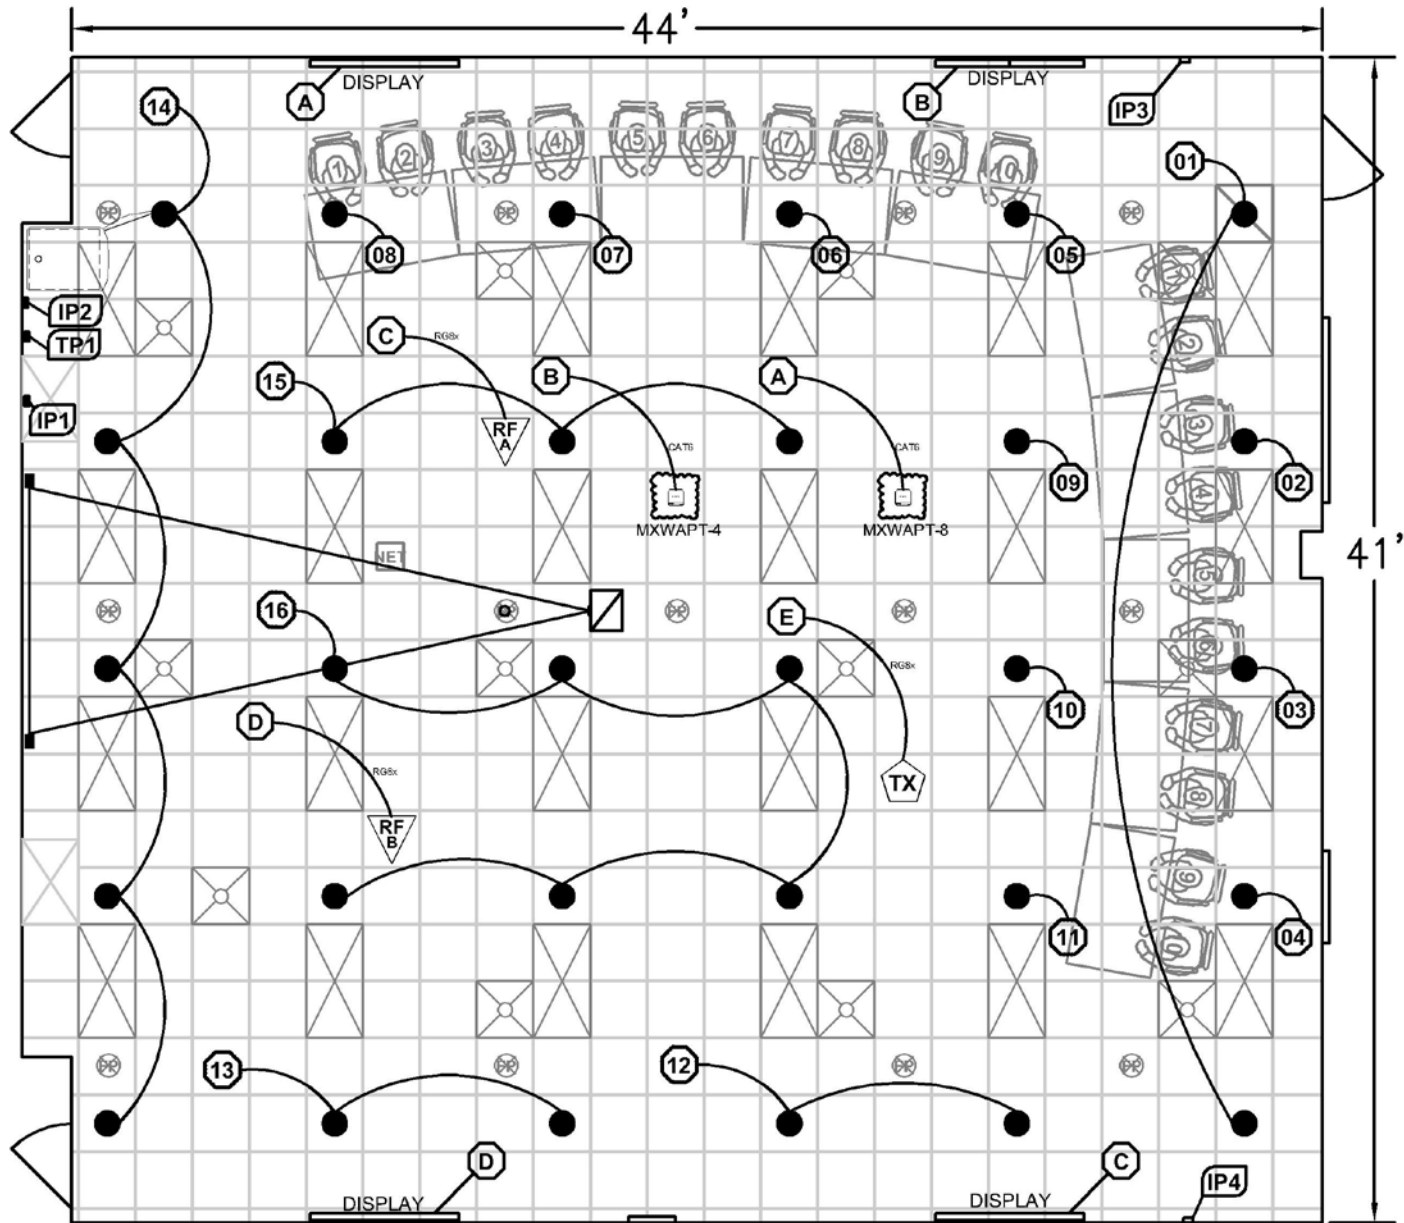

Soo Simple Even An Ogre Can Do IT

System Description

- Highland Park ISD
- Multiuse Space
 - Classroom
 - Collaborative Training
 - HPISD School Board Chambers
- Future Connectivity - Areas

DANTE™ AV NETWORKING WORLD

<http://www.audinate.com/resources/> © 2015

DANTE™ AV NETWORKING WORLD

<http://av>

System Elements

- 12 Desktop Wireless microphones
- 2 General Purpose Wireless HH/Lav
- 16 loudspeaker Zones
- 3 AV inputs to system
- 4 Stand-alone Flat-screen Displays / Ctrl
- Central Projection screen
- RF ADA System
- SIMPLE TO USE.....