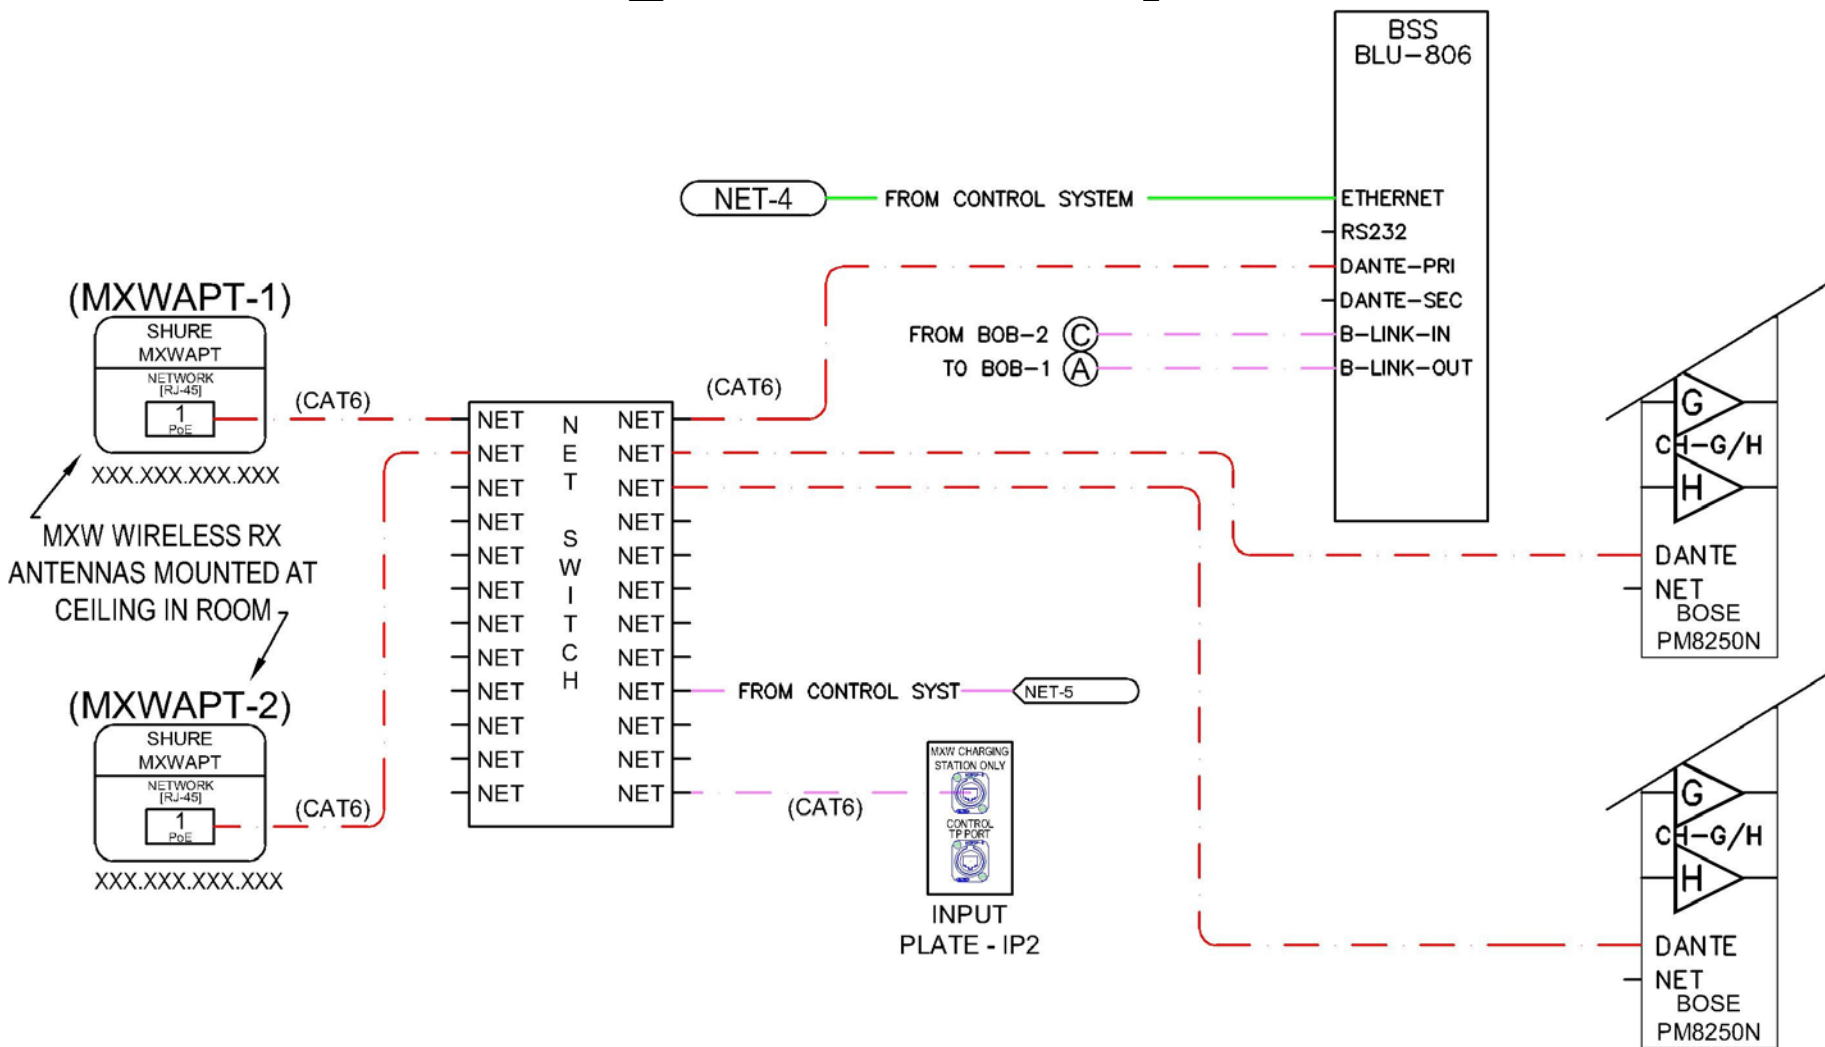

DAANTE™ AV NETWORKING WORLD

<http://www.audinate.com/resources/> © 2015

If I Did It Again Today