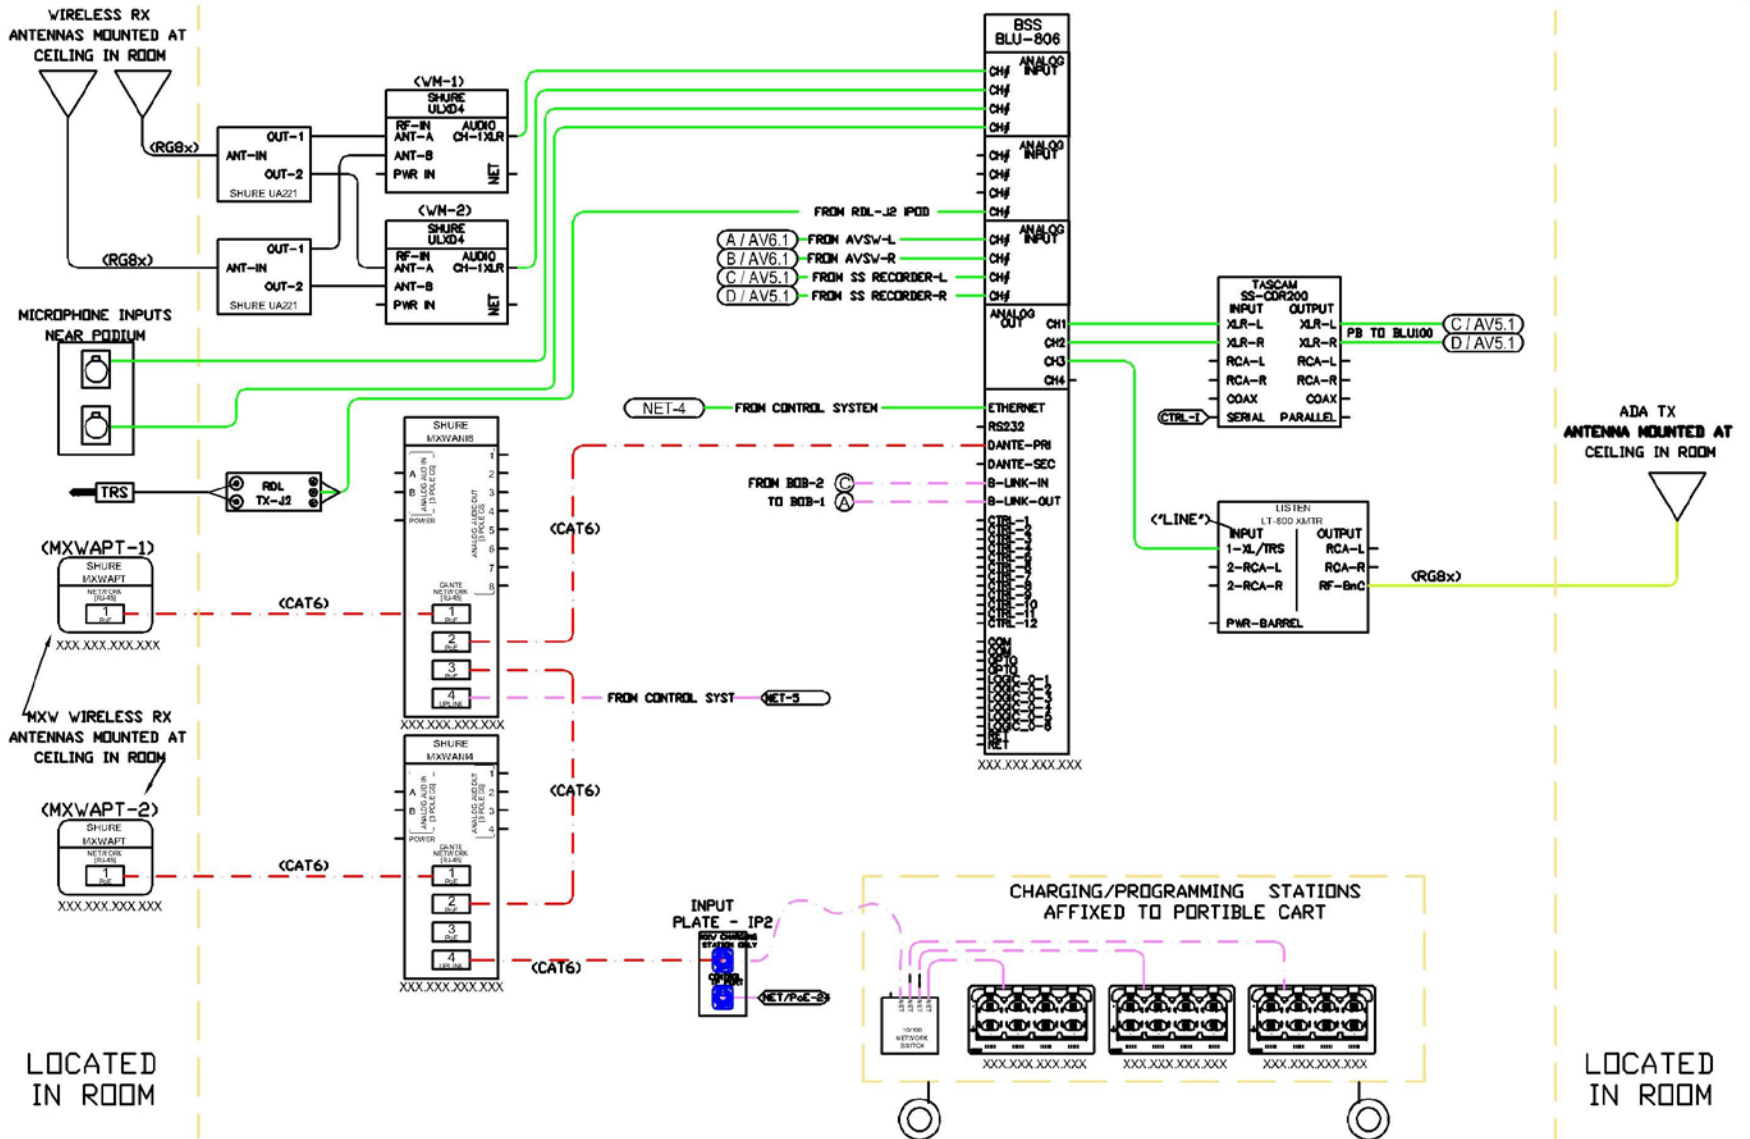

DANTE™ AV NETWORKING WORLD

<http://www.audinate.com/resources/> © 2015