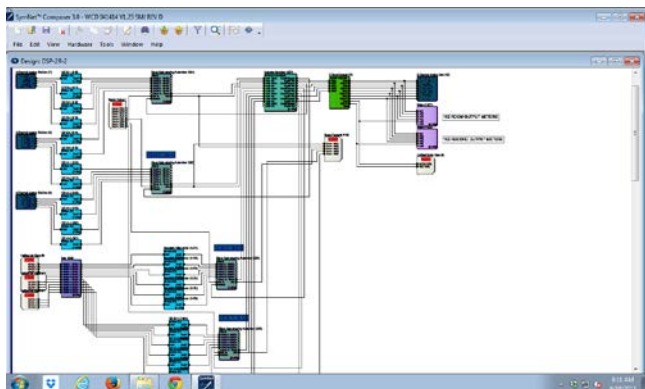

“Synergy Between Componentry”

Software

- Symnet Composer
- Site Files
- Symnet SymVue