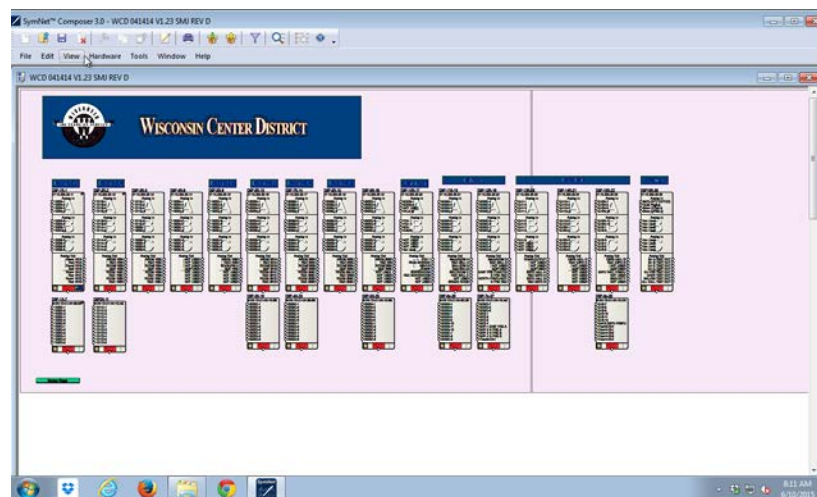

“Synergy Between Componentry”

Software

- Symnet Composer
- Site Files
- Symnet SymVue