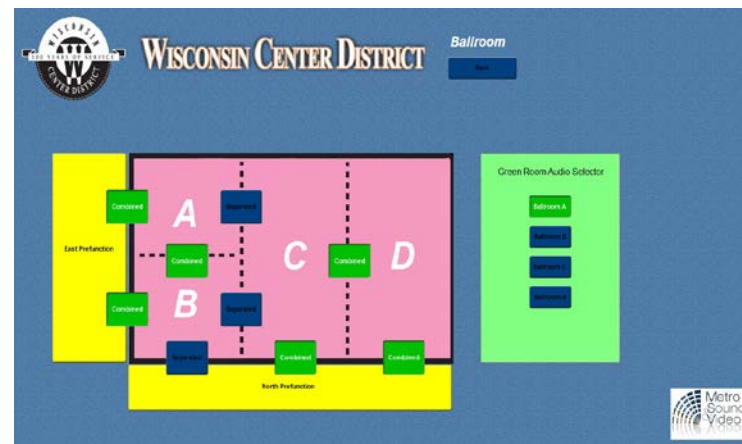

Metro Sound Video

WISCONSIN CENTER DISTRICT

Ballroom

East Prefabrication

South Prefabrication

Green Room Audio Selector

Metro Sound Video

## SymVue